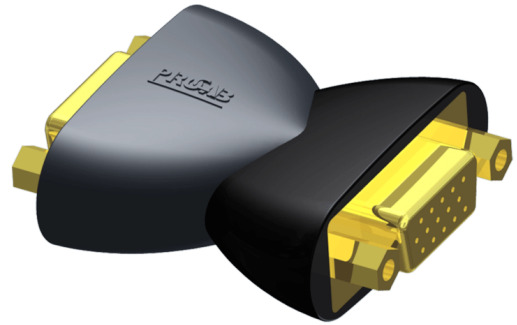

## Product information:

---

The CLP321 is an SVGA female to SVGA female straight adapter. This adapter can be used for connecting two VGA. This adapter can be used for connecting two VGA cables, to gain a longer video signal. . The firm molding over the connector ensures an isolation from the ground and gives a solid feel.